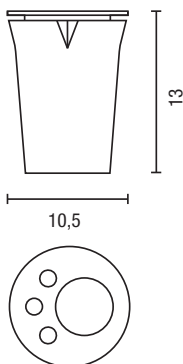

PORTACEPILLOS
TOOTHBRUSH HOLDER