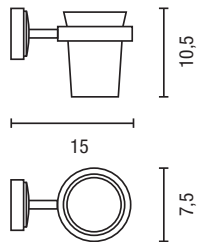

PORTACEPILLOS DE PARED
WALL TOOTHBRUSH HOLDER