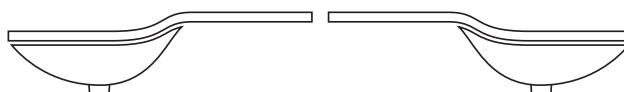

Materiales

Porcelana blanca.

Features

Porcelain washbasin for wall-hanging. Fixing system and glossy chrome free drainage valve included. Two symmetrical models: with the countertop either on the right or on the left. Available in two versions for single lever and wall taps.

Materials

White porcelain.

SPOON

COMPOSICIONES SUGERIDAS / SUGGESTED COMPOSITIONS

LAVABO SPOON
SPOON WASHBASIN

LAVABO SPOON
CAJONERA NEO

SPOON WASHBASIN
NEO DRAWER UNIT

LAVABO SPOON
CAJONERA NEO 80

SPOON WASHBASIN
NEO DRAWER UNIT 80

2 LAVABOS SPOON
SIMÉTRICOS

2 SPOON WASHBASINS
SIMETRIC VERSION

2 LAVABOS SPOON
SIMÉTRICOS

2 SPOON WASHBASINS
SIMETRIC VERSION