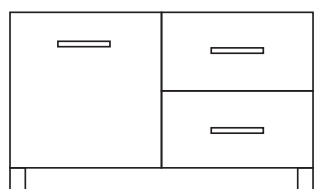

Materiales

Porcelana blanca.

Features

Porcelain washbasin for wall-hanging. Fixing system and glossy chrome free drainage valve included. Two symmetrical models: with the countertop either on the right or on the left. Available in two versions for single lever and wall taps.

Materials

White porcelain.

SPOON

COMPOSICIONES SUGERIDAS / SUGGESTED COMPOSITIONS

LAVABO SPOON
SPOON WASHBASIN

LAVABO SPOON
CAJONERA NEO

SPOON WASHBASIN
NEO DRAWER UNIT

LAVABO SPOON
CAJONERA NEO 80