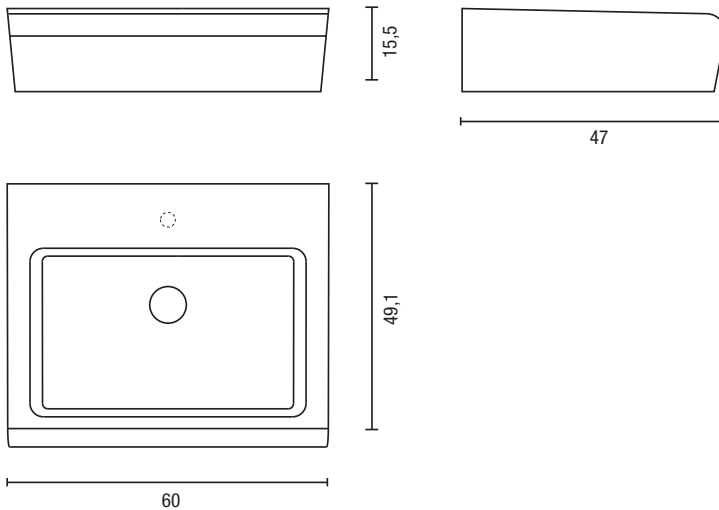

## Características

Lavabo de una sola pieza para colgar o colocar sobre mueble.

Existen versiones para grifo monomando y de pared.

## Features

A single piece to be hung alone or on a piece of furniture.

There are models for both wall-set taps and the single-control version.