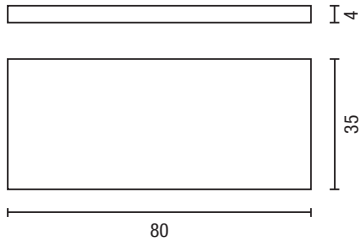

NEO

LAVABO Y MOBILIARIO / WASHBASIN AND FURNITURE

Diseño / Design: Lavabo / Washbasin: Nacho Lavernia - Alberto Cienfuegos · Mobiliario / Furniture: Sanico

ENCIMERA
COUNTERTOP