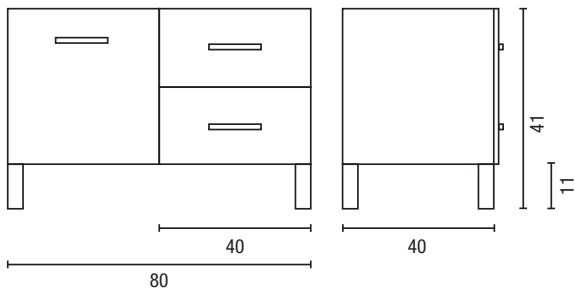

CAJONERA NEO
NEO DRAWERS UNIT