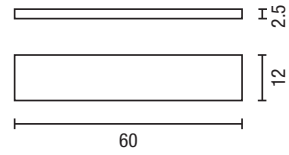

ESTANTE
SHELF