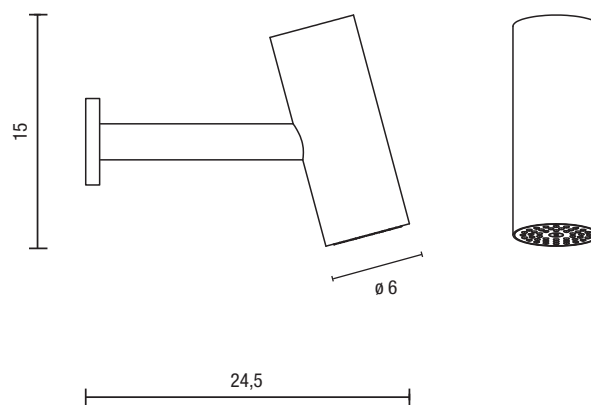

METRO6

Características

METRO 5: monomando empotrado con cartucho de 35 mm con discos de tecnología cerámica. Dispone de inversor y soporte para maneral y su flexo.

METRO 6: rociador con salida de agua de 60 mm y con sistema anticalcáreo "easy clean". Brazo con rosca de 1,5'.

Features

METRO 5: concealed single lever shower with diverter. Ceramic technology disks in a 35 mm cartridge.

METRO 6: 60 mm fixed shower head with easy-clean system.