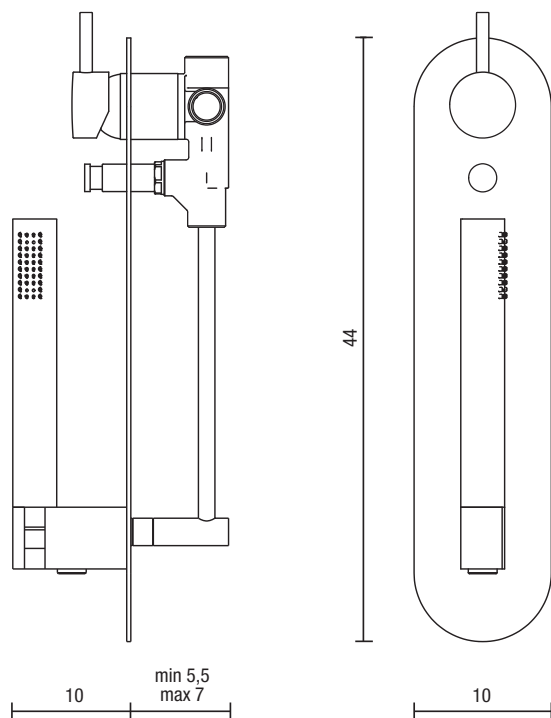

METRO

GRIFERÍA / FAUCETS

Diseño / Design: Nacho Lavernia - Alberto Cienfuegos

METRO5