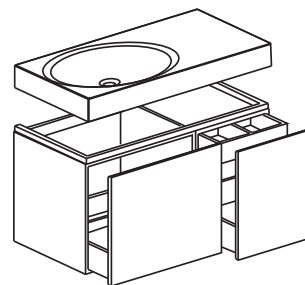

One-piece washbasin for wall-hanging or countertop. Fixing system and glossy chrome free drainage valve included.

Two symmetrical models: with the countertop either on the right or on the left.

Available in two versions for single lever and wall taps.

CITY

COMPOSICIONES SUGERIDAS / SUGGESTED COMPOSITIONS

LAVABO CITY
CITY WASHBASIN

LAVABO CITY
CAJONERA NEO 80

CITY WASHBASIN
NEO DRAWER UNIT 80

SUSPENDIDO CITY DE 80 2 CAJONES
SUSPENDED FURNITURE CITY FROM 80 2 DRAWERS