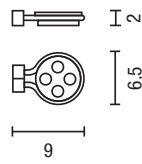

PORTACEPILLOS DE PARED
WALL TOOTHBRUSH HOLDER